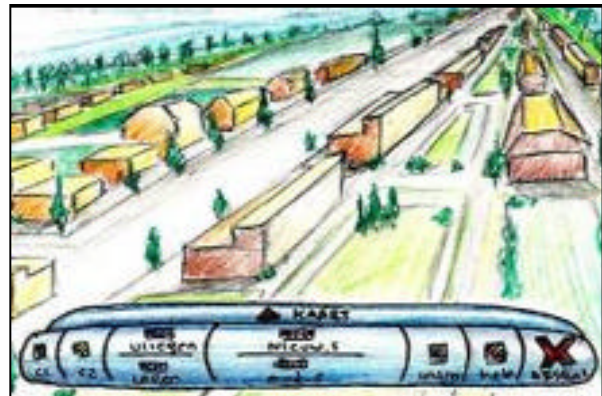

Partners:
Tweensense and
Wonen-Zuid Local
Authority - Holland

In a Nutshell:

Detail includes renovation and new building locations; parks and playground locations; the timescale for each phase of development is also shown. Building detail is only shown for one district - the remainder will be detailed over time as more architectural information becomes available.

Moving Around:

The 3D "Plan Communicator" world begins with an introductory trip (fly-through) over the 15 districts. The user can then use a navigation bar to choose between flying over, or walking around both the existing and proposed architectural solution. Navigation help is also available from the same menu. The user can click on the overview map to move to any desired location amongst the fifteen districts.

Detail:

Each of the 15 locations are represented by the existing as well as proposed developments. Existing buildings are shown in an off-white color and the proposed changes are generally shown in orange. Where more detail is available, this is shown as fully coloured and textured, as shown below (right).